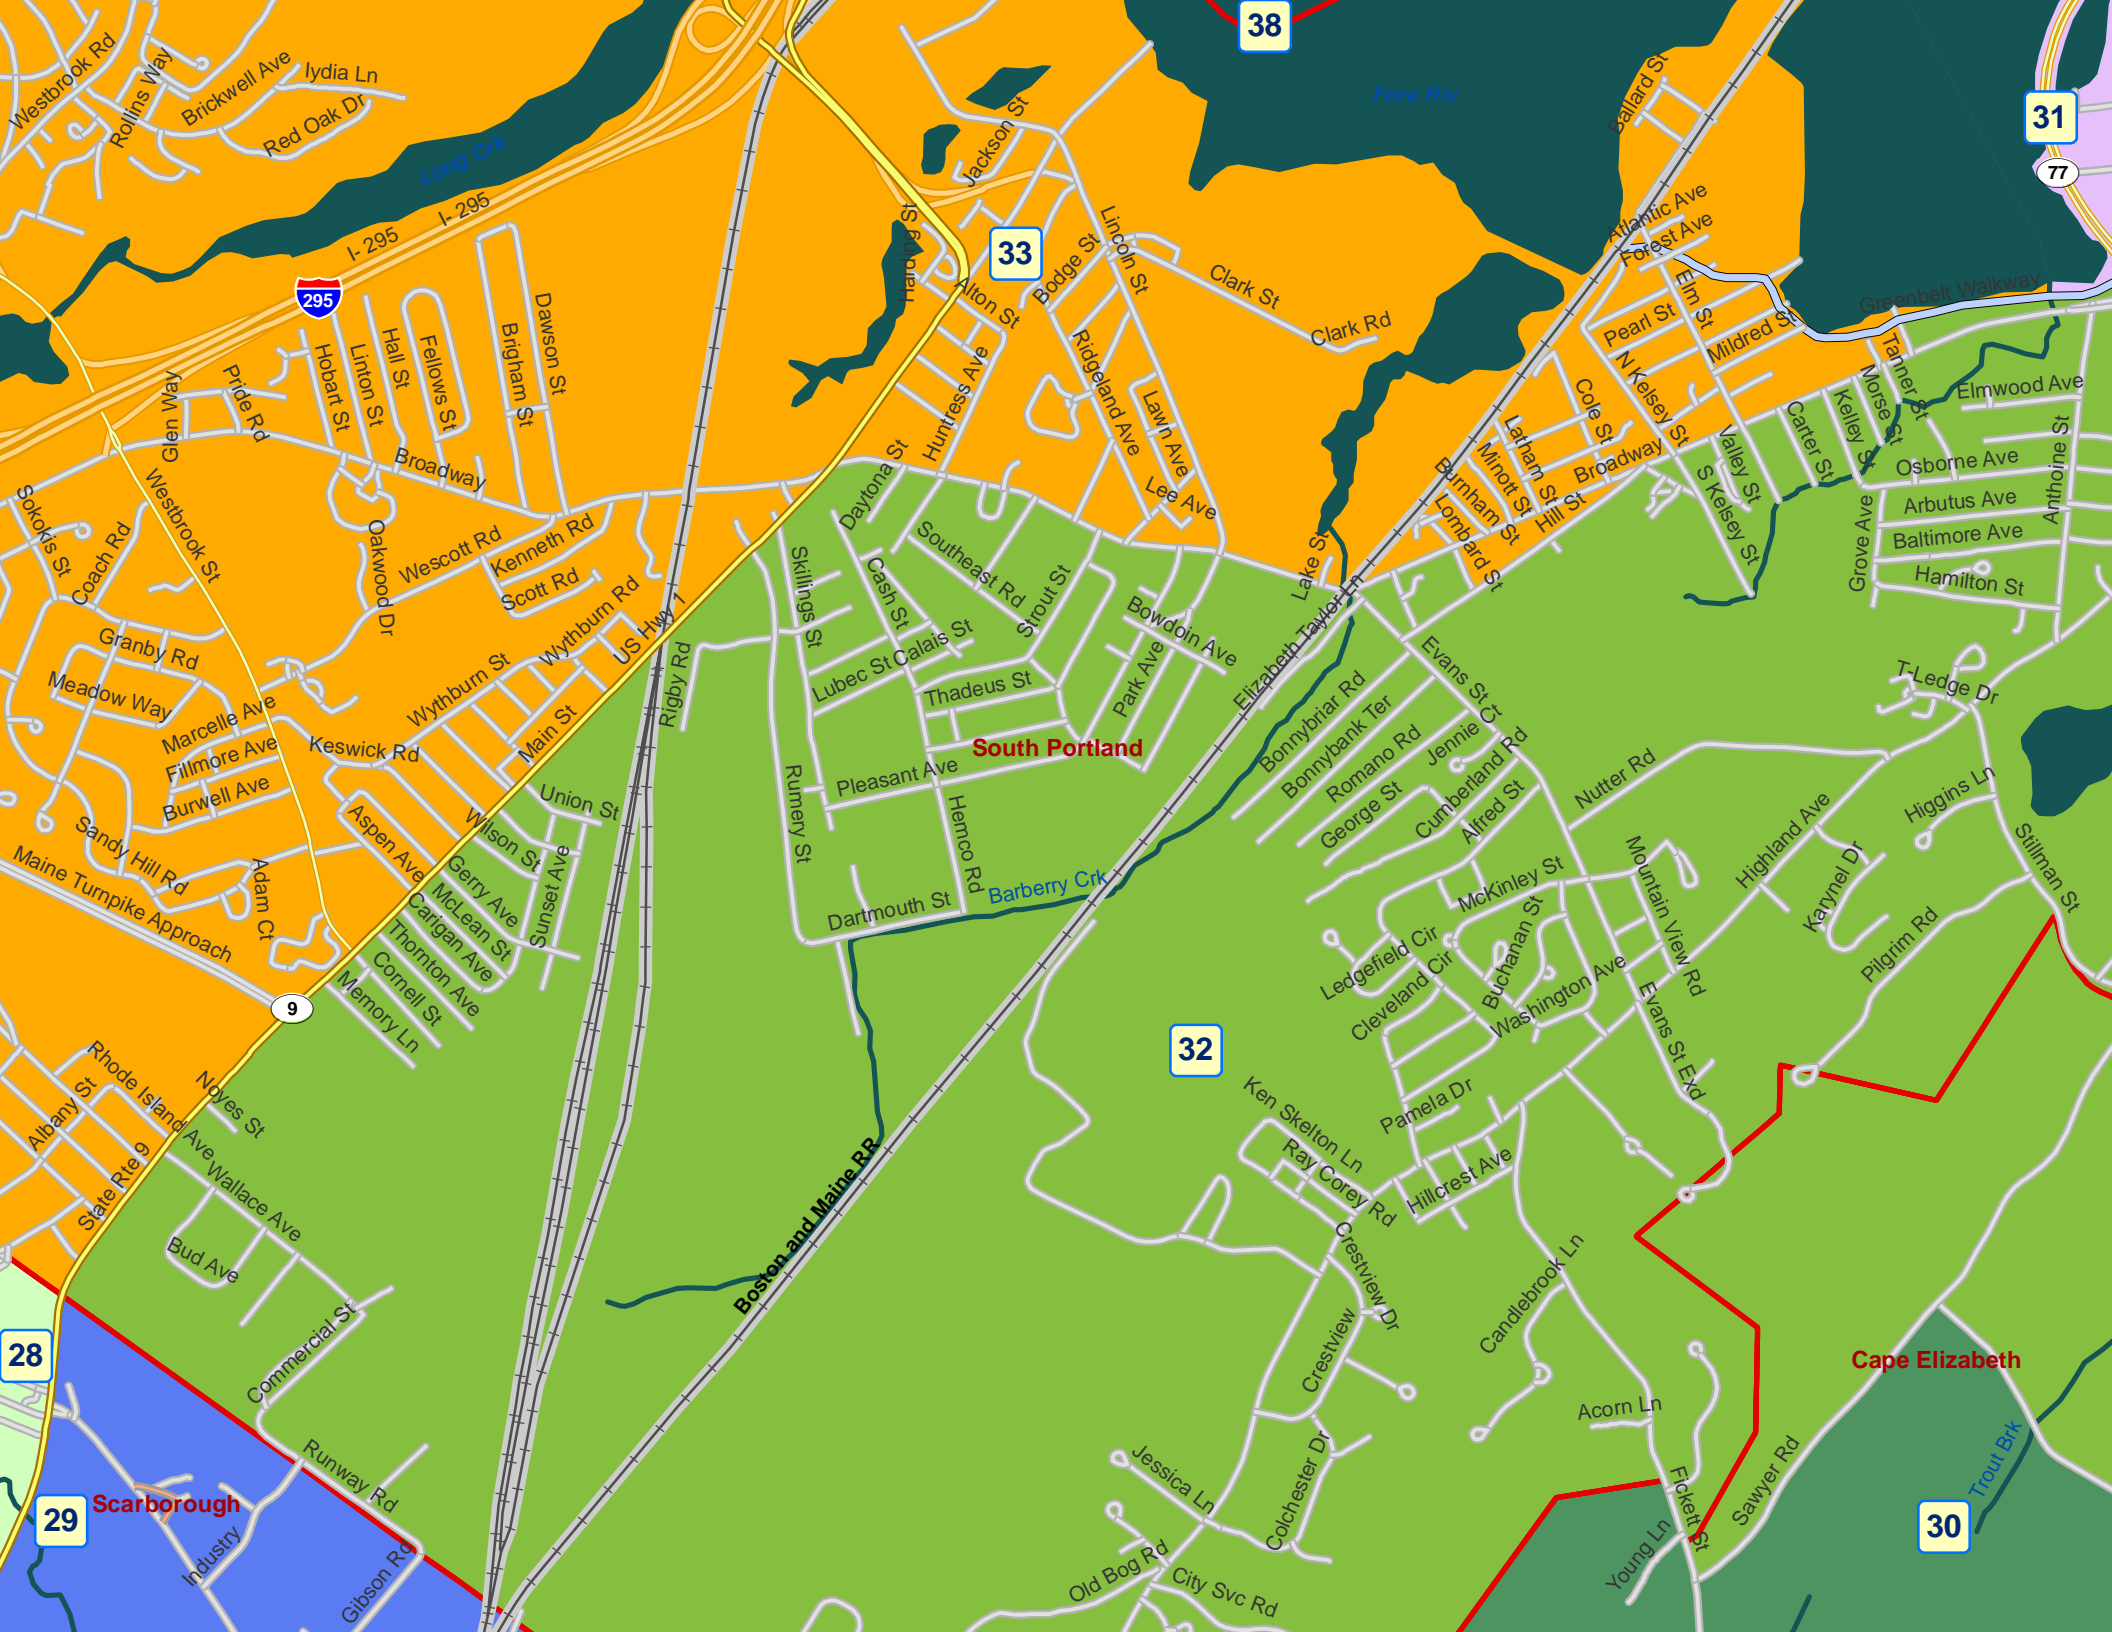

Scarborough

Boston and Maine RR

Barberry Crk

Trout Brk

Dyer Brk

Willow Brk

Long Crk

Fore Riv

Greenbelt Walkway

State Rte 9

US Hwy 1

State Rte 77

I-295

South Portland

Cape Elizabeth

33

32

30

31

31

77

South Portland

Cape Elizabeth

Scarborough

30

77

I-295

I-295

Boston and Maine RR

Long Crk

Fore Riv

Barberry Crk