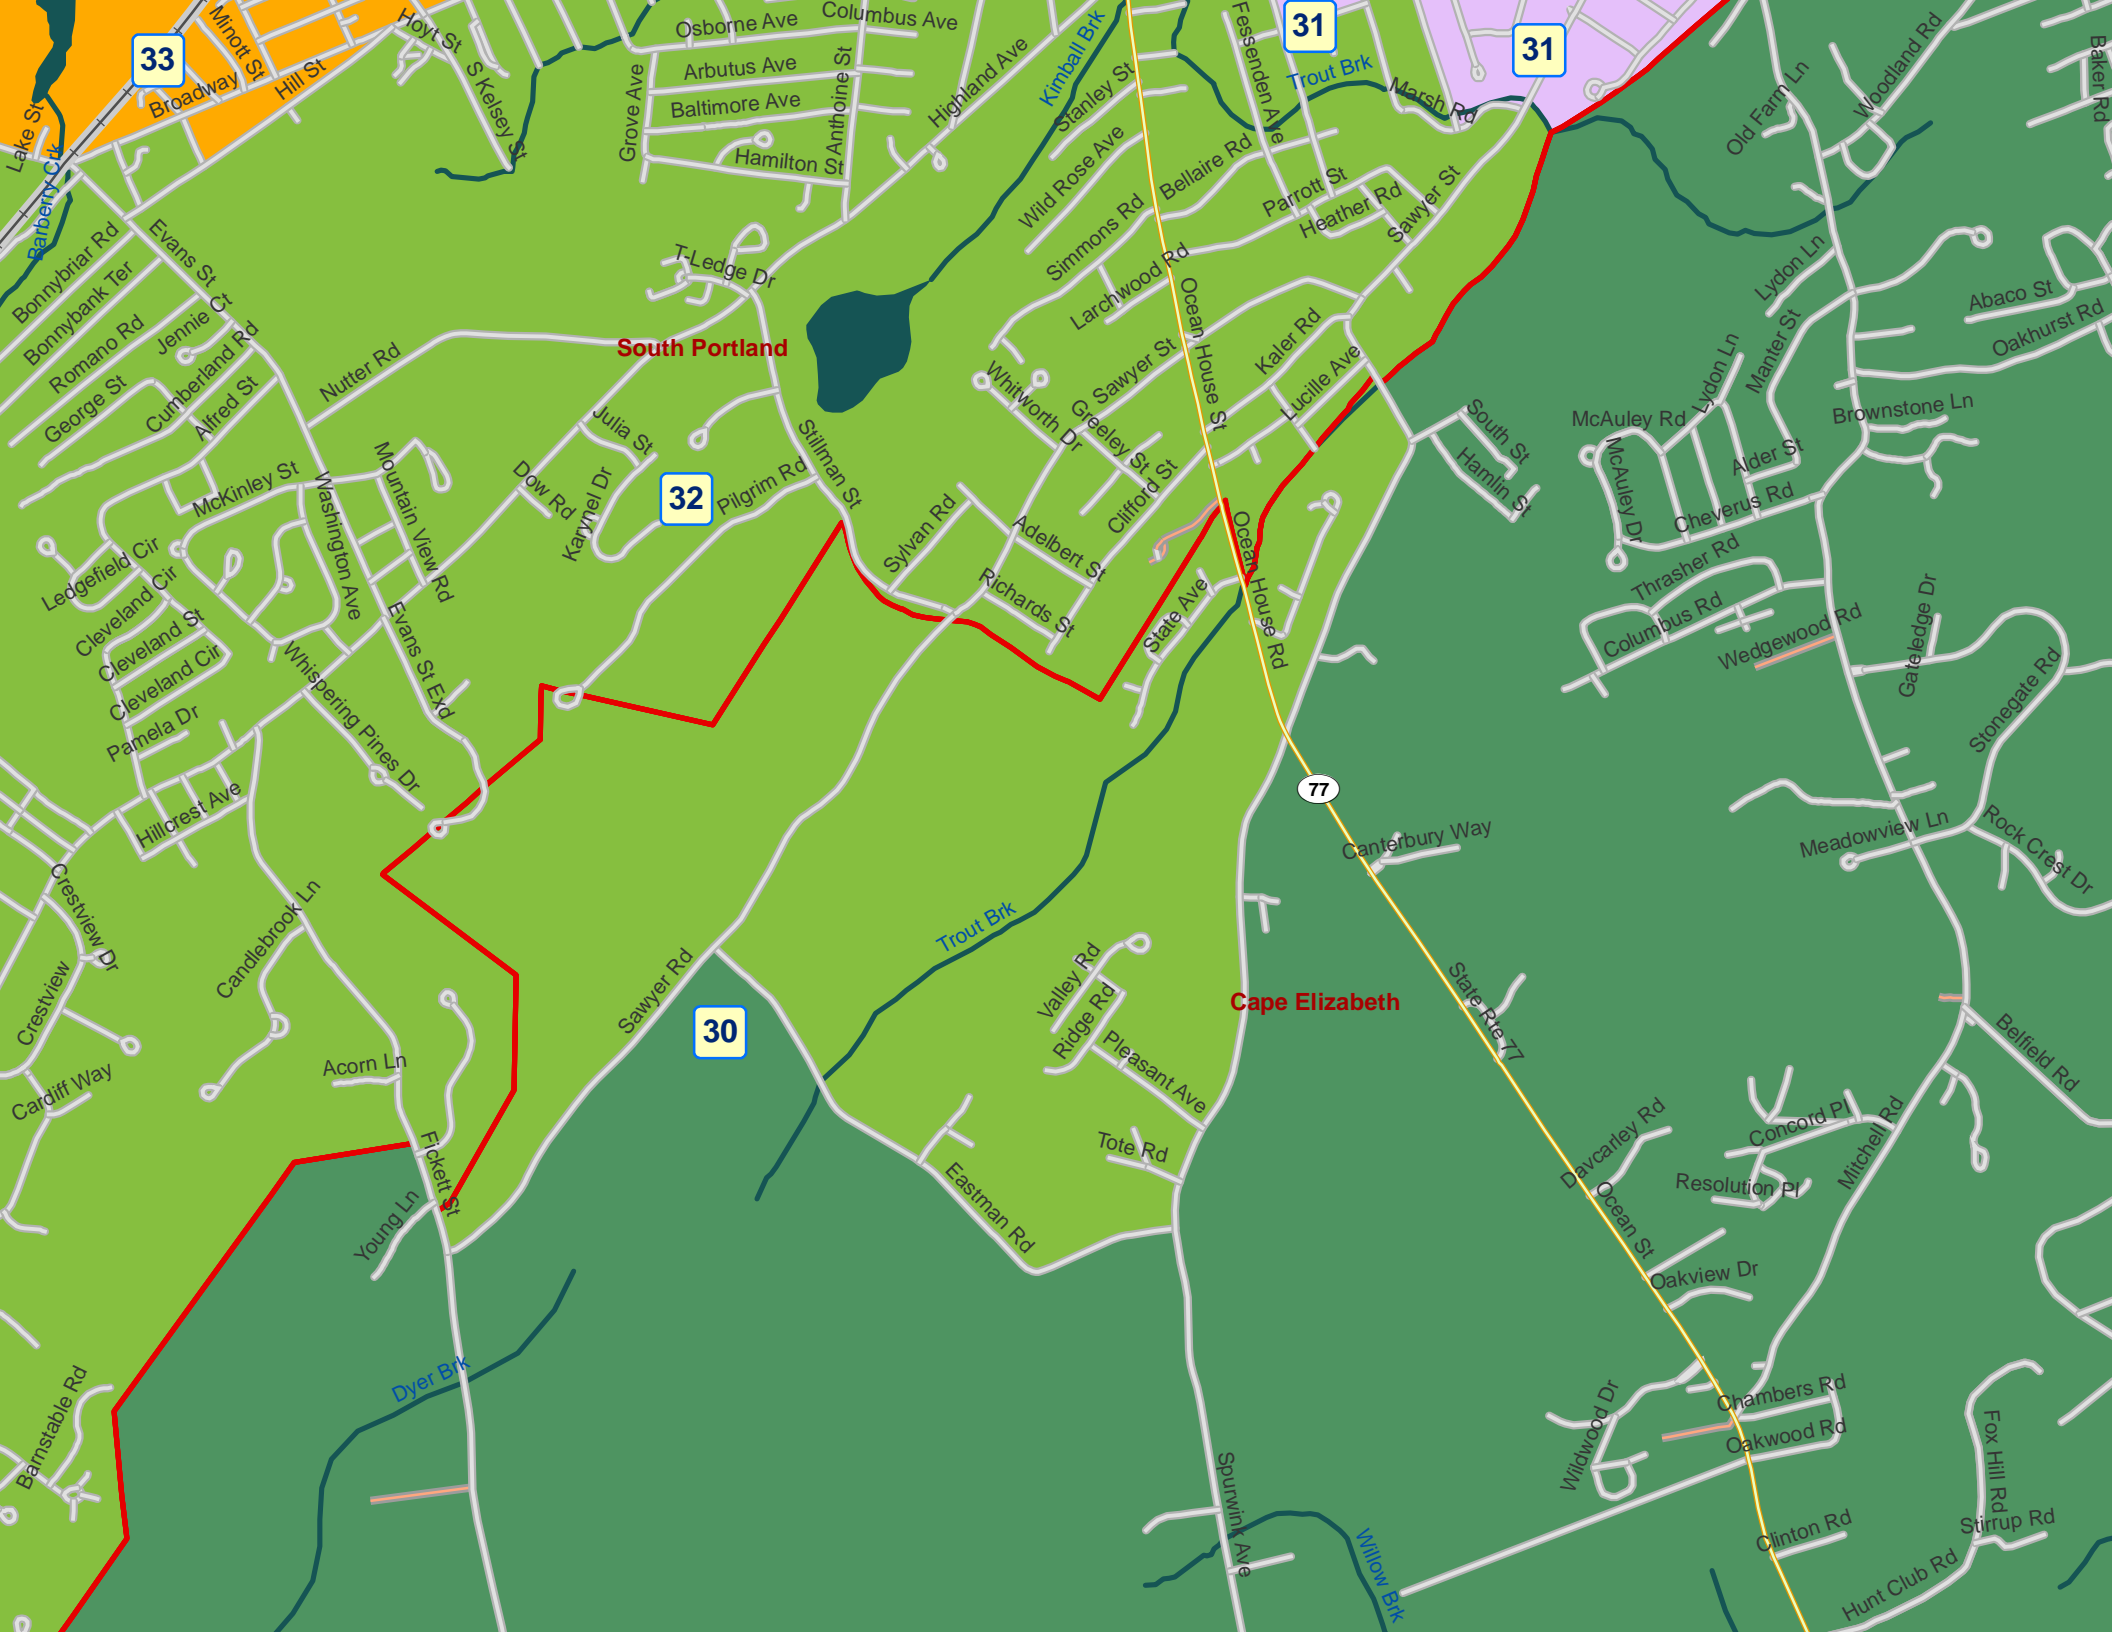

Scarborough

Boston and Maine RR

Barberry Crk

Trout Brk

Dyer Brk

Willow Brk

Long Crk

Fore Riv

Greenbelt Walkway

State Rte 9

US Hwy 1

State Rte 77

I-295

South Portland

Cape Elizabeth

33

32

30

31

31

77

South Portland

Cape Elizabeth

Scarborough

Greenbelt Walkway

Trout Brk